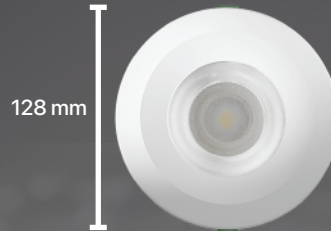

Sized for Every Room

18 Watts

12 Watts

7 Watts

Working voltage:	AC100-265V	SDCM:	<3@2700K/6000K
Frequency:	50-60Hz	Operating temperature range:	-20 C ~+45 C
Surge protection:	2KV	Ingress protection code:	IP20
Power factor:	>0.5	Protection class iec:	Safety class II
Color rendering index(CRI):		>80