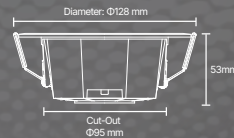

Sized for Every Room

18 Watts

12 Watts

7 Watts

Working voltage:	AC100-265V	SDCM:	<3@2700K/6000K
Frequency:	50-60Hz	Operating temperature range:	-20 C ~+45 C
Surge protection:	2KV	Ingress protection code:	IP20
Power factor:	>0.5	Protection class iec:	Safety class II
Color rendering index(CRI):		>80	