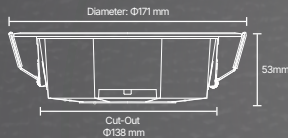

18 Watts

12 Watts

7 Watts

Working voltage:	AC100-265V	SDCM:	<3@2700K/6000K
Frequency:	50-60Hz	Operating temperature range:	-20 C ~+45 C
Surge protection:	2KV	Ingress protection code:	IP20
Power factor:	>0.5	Protection class iec:	Safety class II
Color rendering index(CRI):		>80	