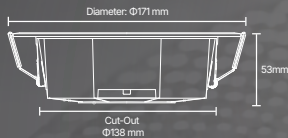

Sized for Every Room

18 Watts

12 Watts

7 Watts

Working voltage:	AC100-265V	SDCM:	<3@2700K/6000K
Frequency:	50-60Hz	Operating temperature range:	-20 C ~+45 C
Surge protection:	2KV	Ingress protection code:	IP20
Power factor:	>0.5	Protection class iec:	Safety class II
Color rendering index(CRI):		>80	