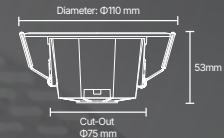

Sized for Every Room

18 Watts

12 Watts

7 Watts

Working voltage:	AC100-265V	SDCM:	<3@2700K/6000K
Frequency:	50-60Hz	Operating temperature range:	-20 C ~+45 C
Surge protection:	2KV	Ingress protection code:	IP20
Power factor:	>0.5	Protection class iec:	Safety class II
Color rendering index(CRI):		>80	