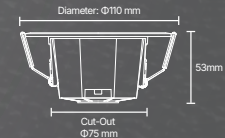

Sized for Every Room

18 Watts

12 Watts

7 Watts

Working voltage:	AC100-265V	SDCM:	<3@2700K/6000K
Frequency:	50-60Hz	Operating temperature range:	-20 C ~+45 C
Surge protection:	2KV	Ingress protection code:	IP20
Power factor:	>0.5	Protection class iec:	Safety class II
Color rendering index(CRI):		>80