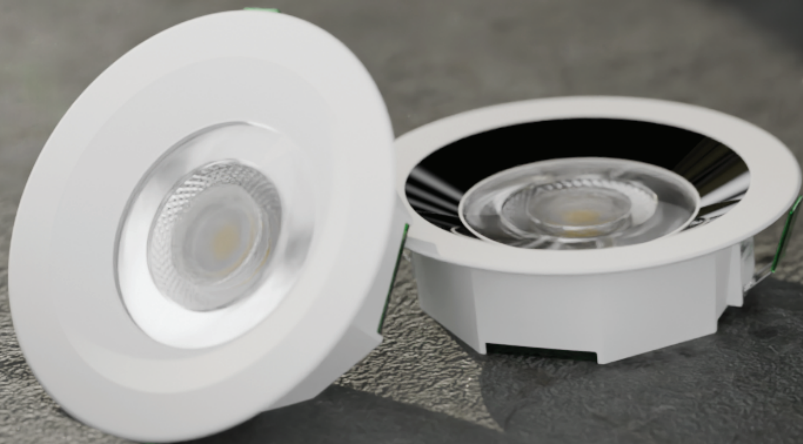

TJ LIGHTS

CLARITY | PRECISION | BALANCE

SMD

(DOWNLIGHT)

Our SMD ceiling lights are designed to deliver uniform illumination with a wide beam spread.

The optical design minimizes hotspots and shadows, making them suitable for general lighting in residential and commercial indoor spaces.

COB

(SPOTLIGHT)

Our COB ceiling lights are engineered for controlled illumination with a focused beam angle.

Designed for accent and task lighting, they provide precise light placement with reduced spill.