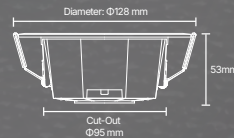

Sized for Every Room

18 Watts

12 Watts

7 Watts

Working voltage:	AC100-265V	SDCM:	<3@2700K/6000K
Frequency:	50-60Hz	Operating temperature range:	-20 C ~+45 C
Surge protection:	2KV	Ingress protection code:	IP20
Power factor:	>0.5	Protection class iec:	Safety class II
Color rendering index(CRI):		>80