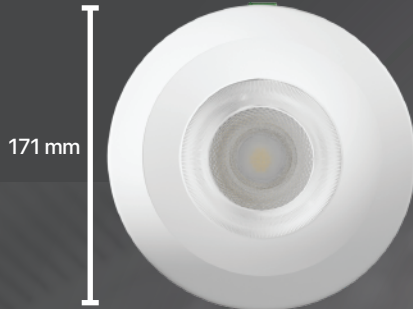

Sized for Every Room

18 Watts